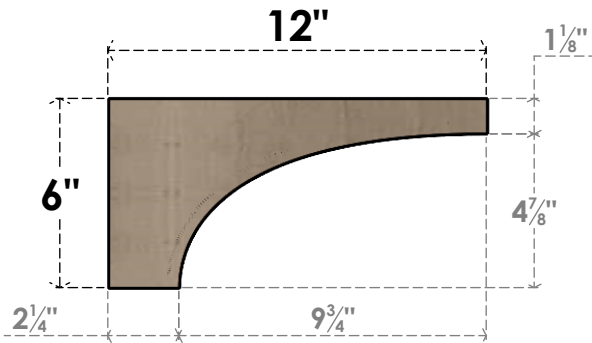

# ITEM NUMBER: CORU06X12X06STORCPR

6"W X 12"D X 6"H SERIES 3 WIDE STOCKPORT ROUGH CEDAR TIMBERTHANE  
FAUX WOOD CORBEL, PRIMED

**SIDE PROFILE**

**FRONT PROFILE**

**ISOMETRIC**

EKENA MILLWORK  
2300 WEST MAIN ST.  
CLARKSVILLE, TX 75426  
TOLL FREE: 866-607-0453  
WWW.EKENAMILLWORK.COM

NOTES

1. INSTALLATION TO BE COMPLETED IN ACCORDANCE WITH MANUFACTURER'S SPECIFICATIONS.
2. DRAWING MAY NOT BE TO SCALE
3. THIS DRAWING IS INTENDED FOR DESIGN AND PLANNING PURPOSES ONLY.
4. ALL INFORMATION CONTAINED HEREIN WAS CURRENT AT THE TIME OF DEVELOPMENT BUT MUST BE REVIEWED AND APPROVED BY THE PRODUCT MANUFACTURER TO BE CONSIDERED ACCURATE.
5. TIMBERTHANE ARCHITECTURAL PRODUCTS ARE MADE FROM HIGH DENSITY URETHANE AND COME FACTORY PRIMED