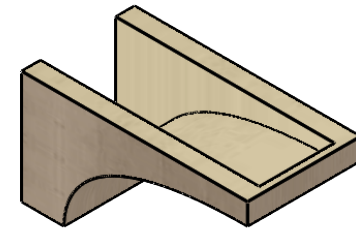

# ITEM NUMBER: CORU06X12X06STORCPR

6"W X 12"D X 6"H SERIES 3 WIDE STOCKPORT ROUGH CEDAR TIMBERTHANE  
FAUX WOOD CORBEL, PRIMED

**SIDE PROFILE**

**FRONT PROFILE**

**ISOMETRIC**

EKENA MILLWORK  
2300 WEST MAIN ST.  
CLARKSVILLE, TX 75426  
TOLL FREE: 866-607-0453  
WWW.EKENAMILLWORK.COM