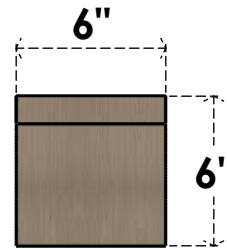

# ITEM NUMBER: CORU06X12X06STORCPR

6"W X 12"D X 6"H SERIES 3 WIDE STOCKPORT ROUGH CEDAR TIMBERTHANE  
FAUX WOOD CORBEL, PRIMED

**SIDE PROFILE**

**FRONT PROFILE**

**ISOMETRIC**

EKENA MILLWORK  
2300 WEST MAIN ST.  
CLARKSVILLE, TX 75426  
TOLL FREE: 866-607-0453  
WWW.EKENAMILLWORK.COM

NOTES

1. INSTALLATION TO BE COMPLETED IN ACCORDANCE WITH MANUFACTURER'S SPECIFICATIONS.
2. DRAWING MAY NOT BE TO SCALE
3. THIS DRAWING IS INTENDED FOR DESIGN AND PLANNING PURPOSES ONLY.
4. ALL INFORMATION CONTAINED HEREIN WAS CURRENT AT THE TIME OF DEVELOPMENT BUT MUST BE REVIEWED AND APPROVED BY THE PRODUCT MANUFACTURER TO BE CONSIDERED ACCURATE.
5. TIMBERTHANE ARCHITECTURAL PRODUCTS ARE MADE FROM HIGH DENSITY URETHANE AND COME FACTORY PRIMED